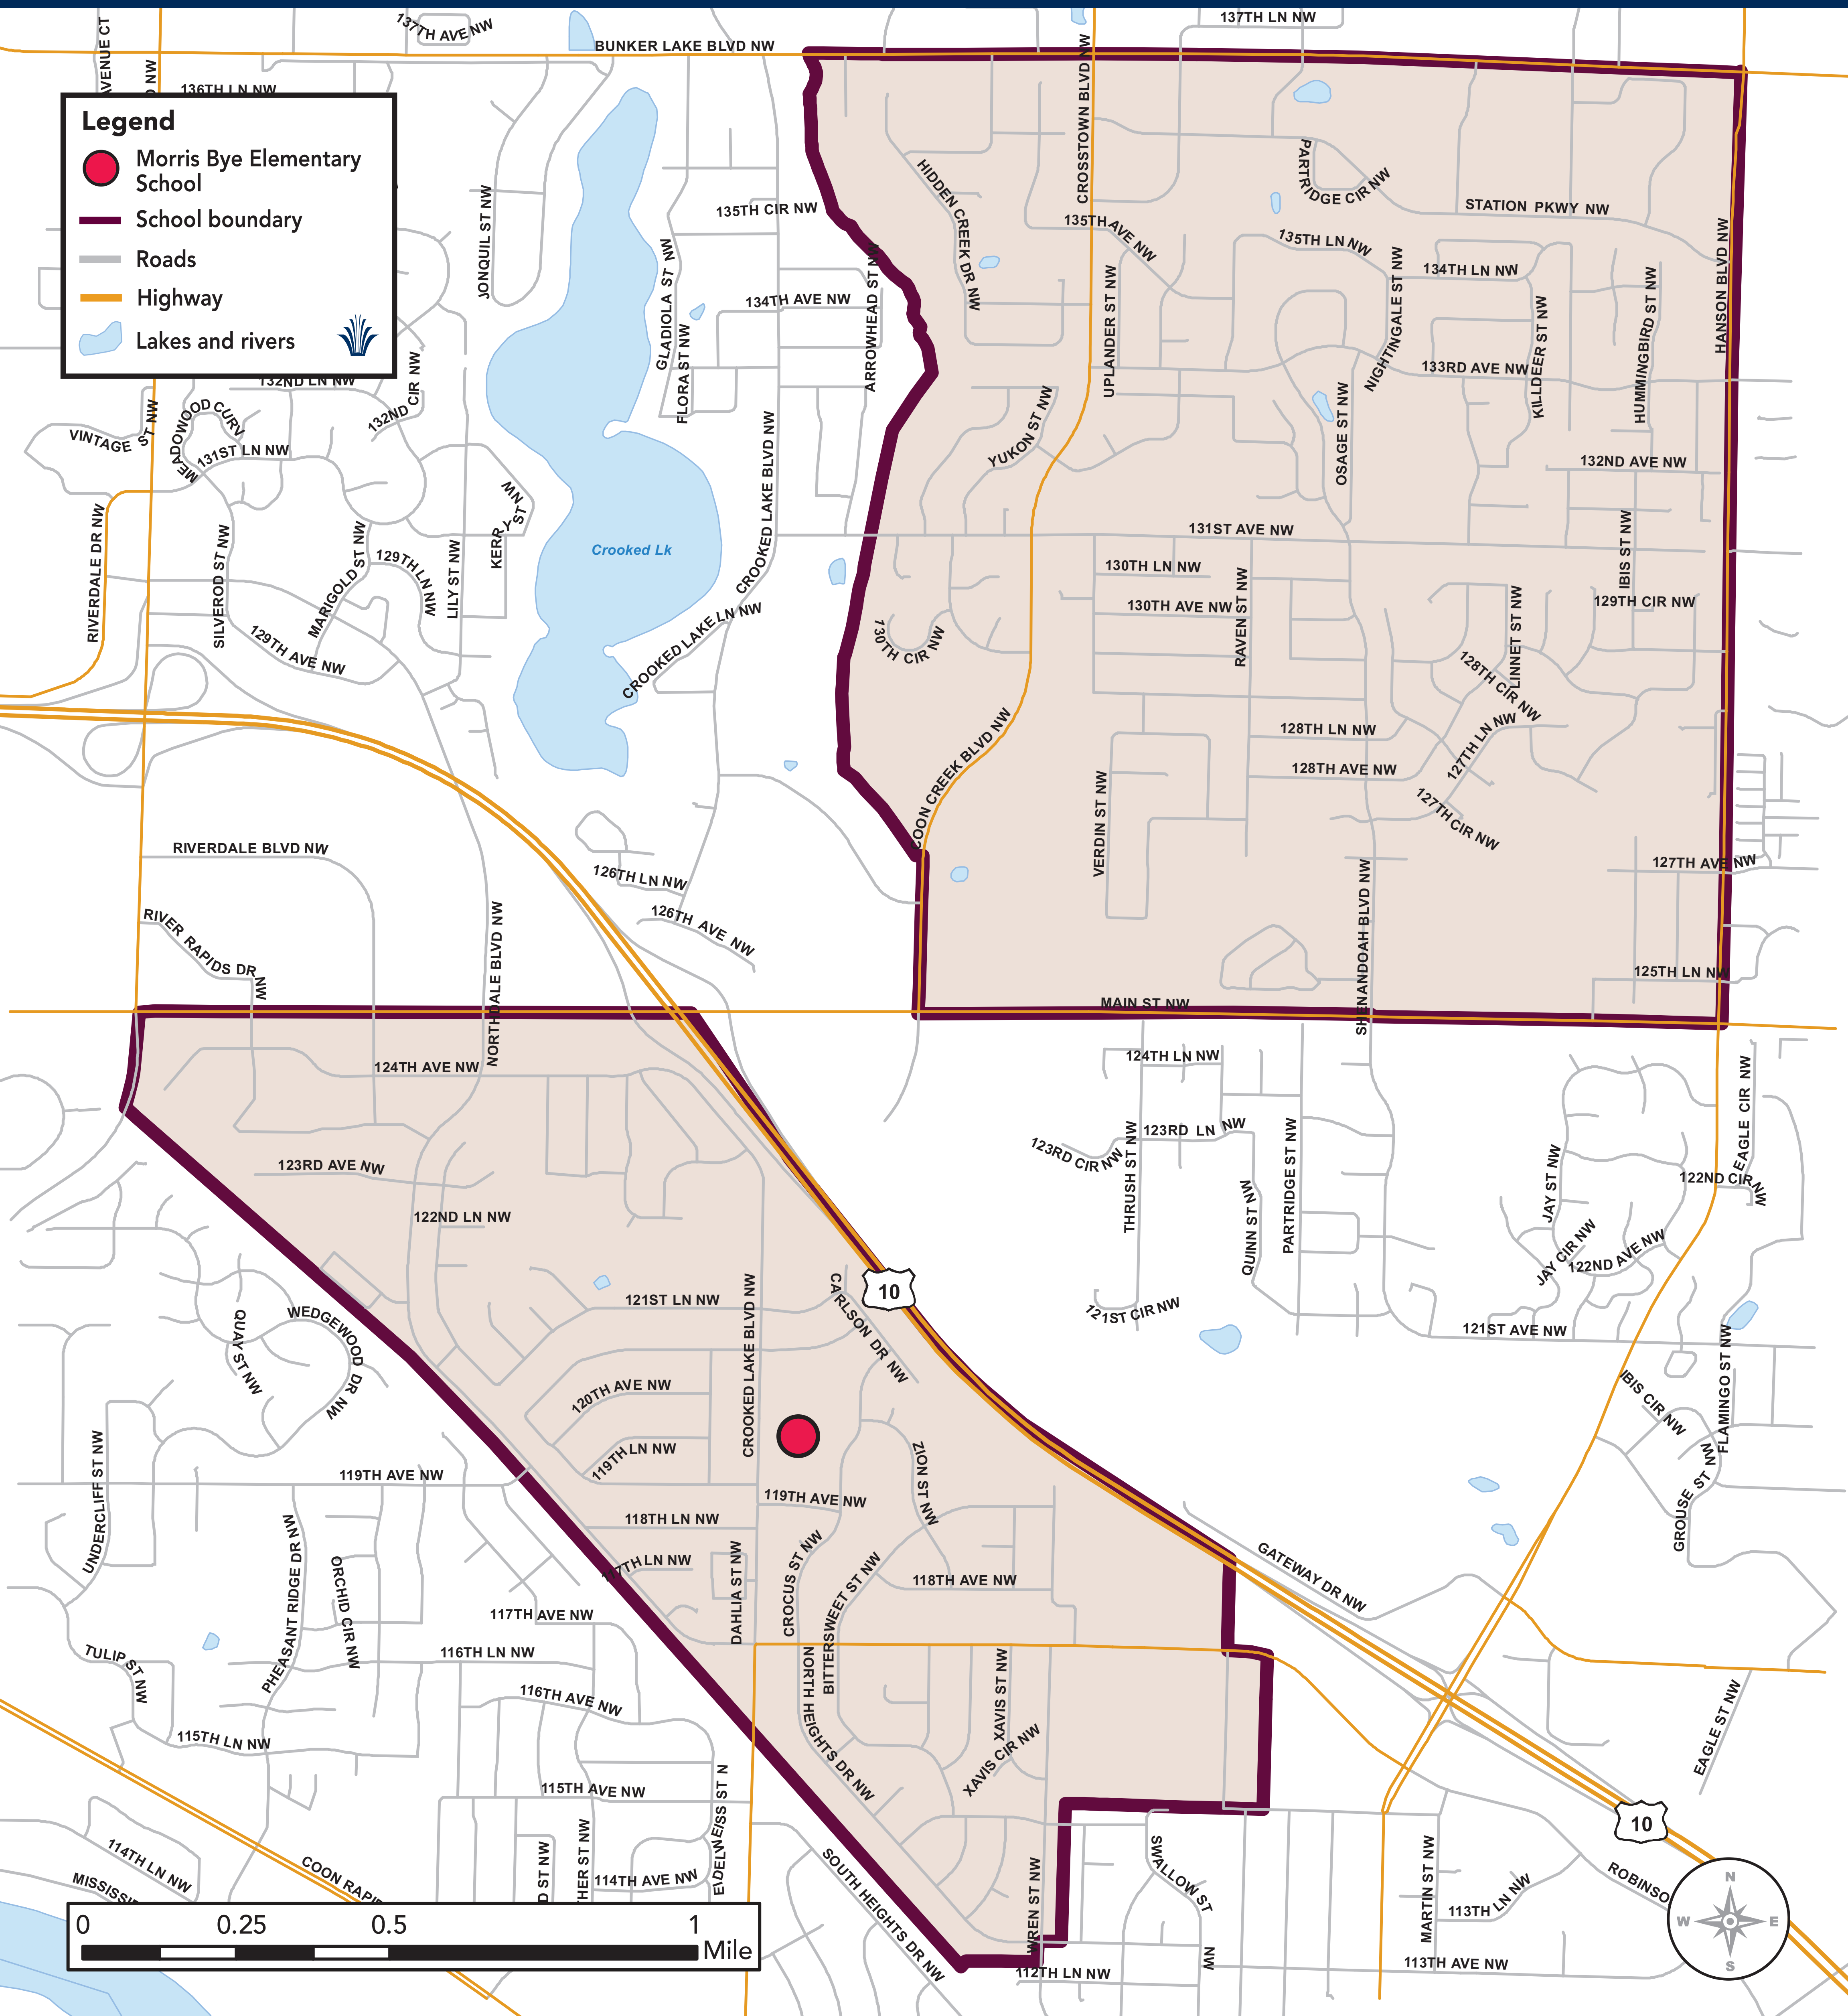

MORRIS BYE ELEMENTARY SCHOOL

Enrollment area

September 2023

MORRIS BYE ELEMENTARY SCHOOL

11931 Crooked Lake Blvd., Coon Rapids, MN 55433

763-506-3700

ahschools.us/morrisbye